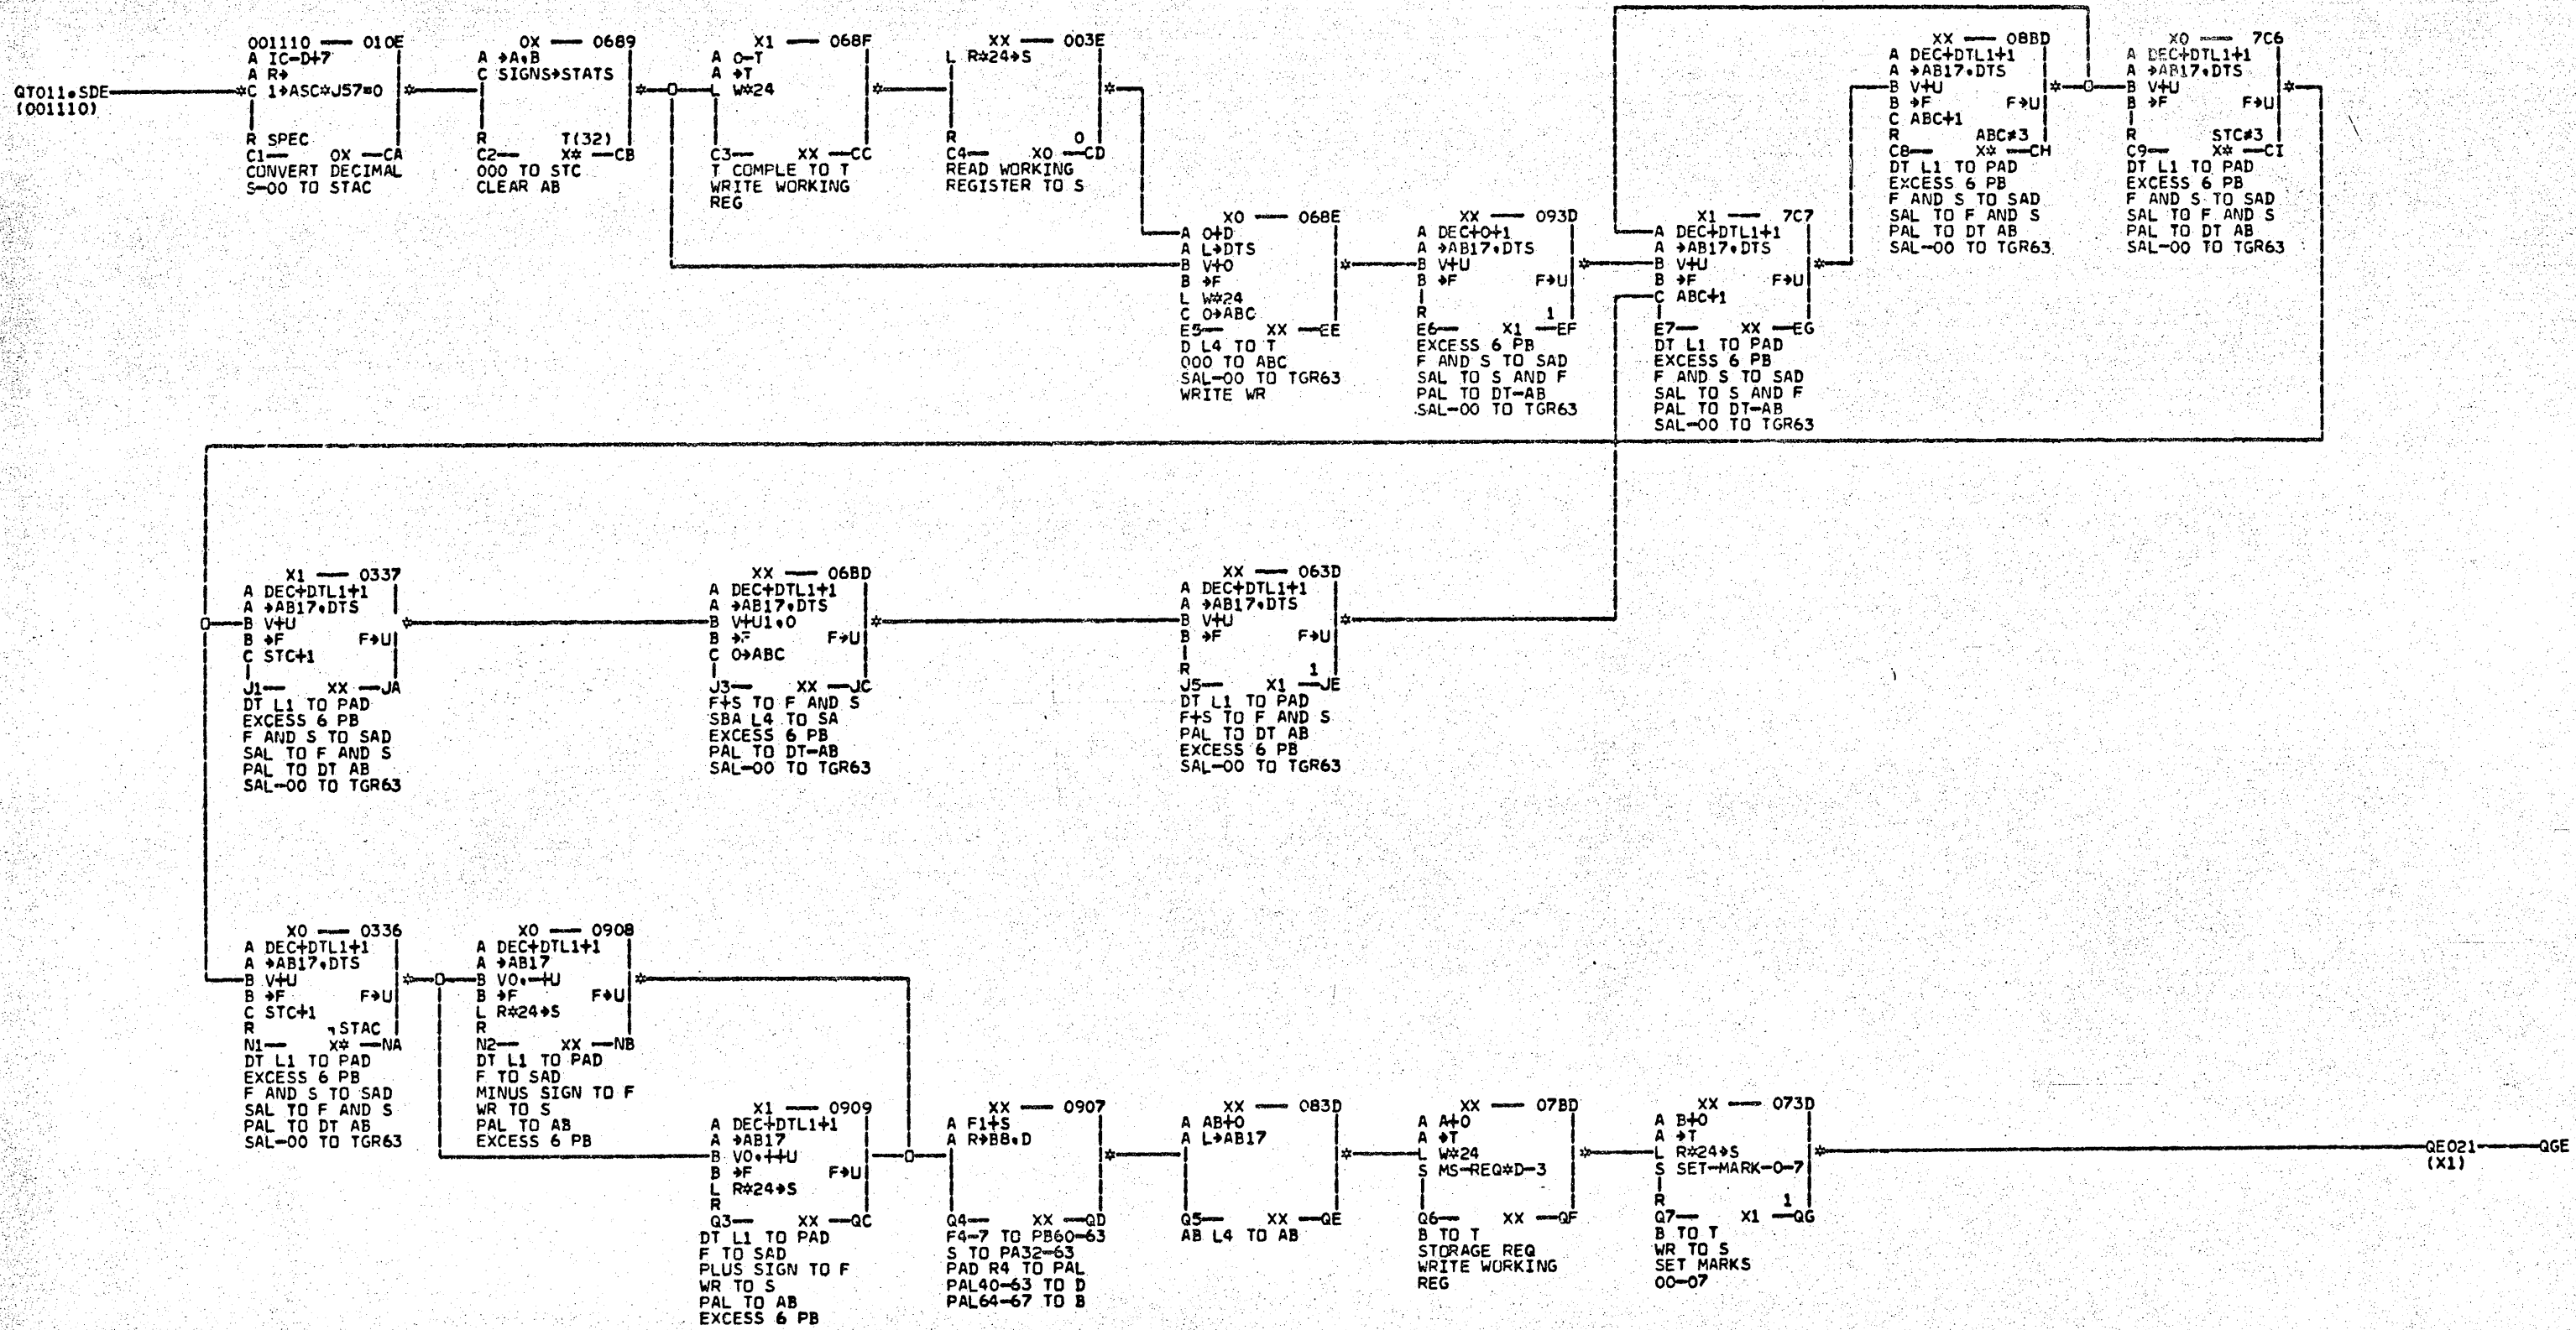

00001

1206B

3000

Q
E
0
4
1

713671

04/28/70

MACH
NAME
MODE
P.N.
IBM CORP.

C7201-02
MANUAL
2583817
SDD

DATE 05/21/70
LOG 048

BRANCH ON CONDITION AND BRANCH
ON COUNT INSTRUCTIONS

SHEET 1
VERSION QEO41

140000