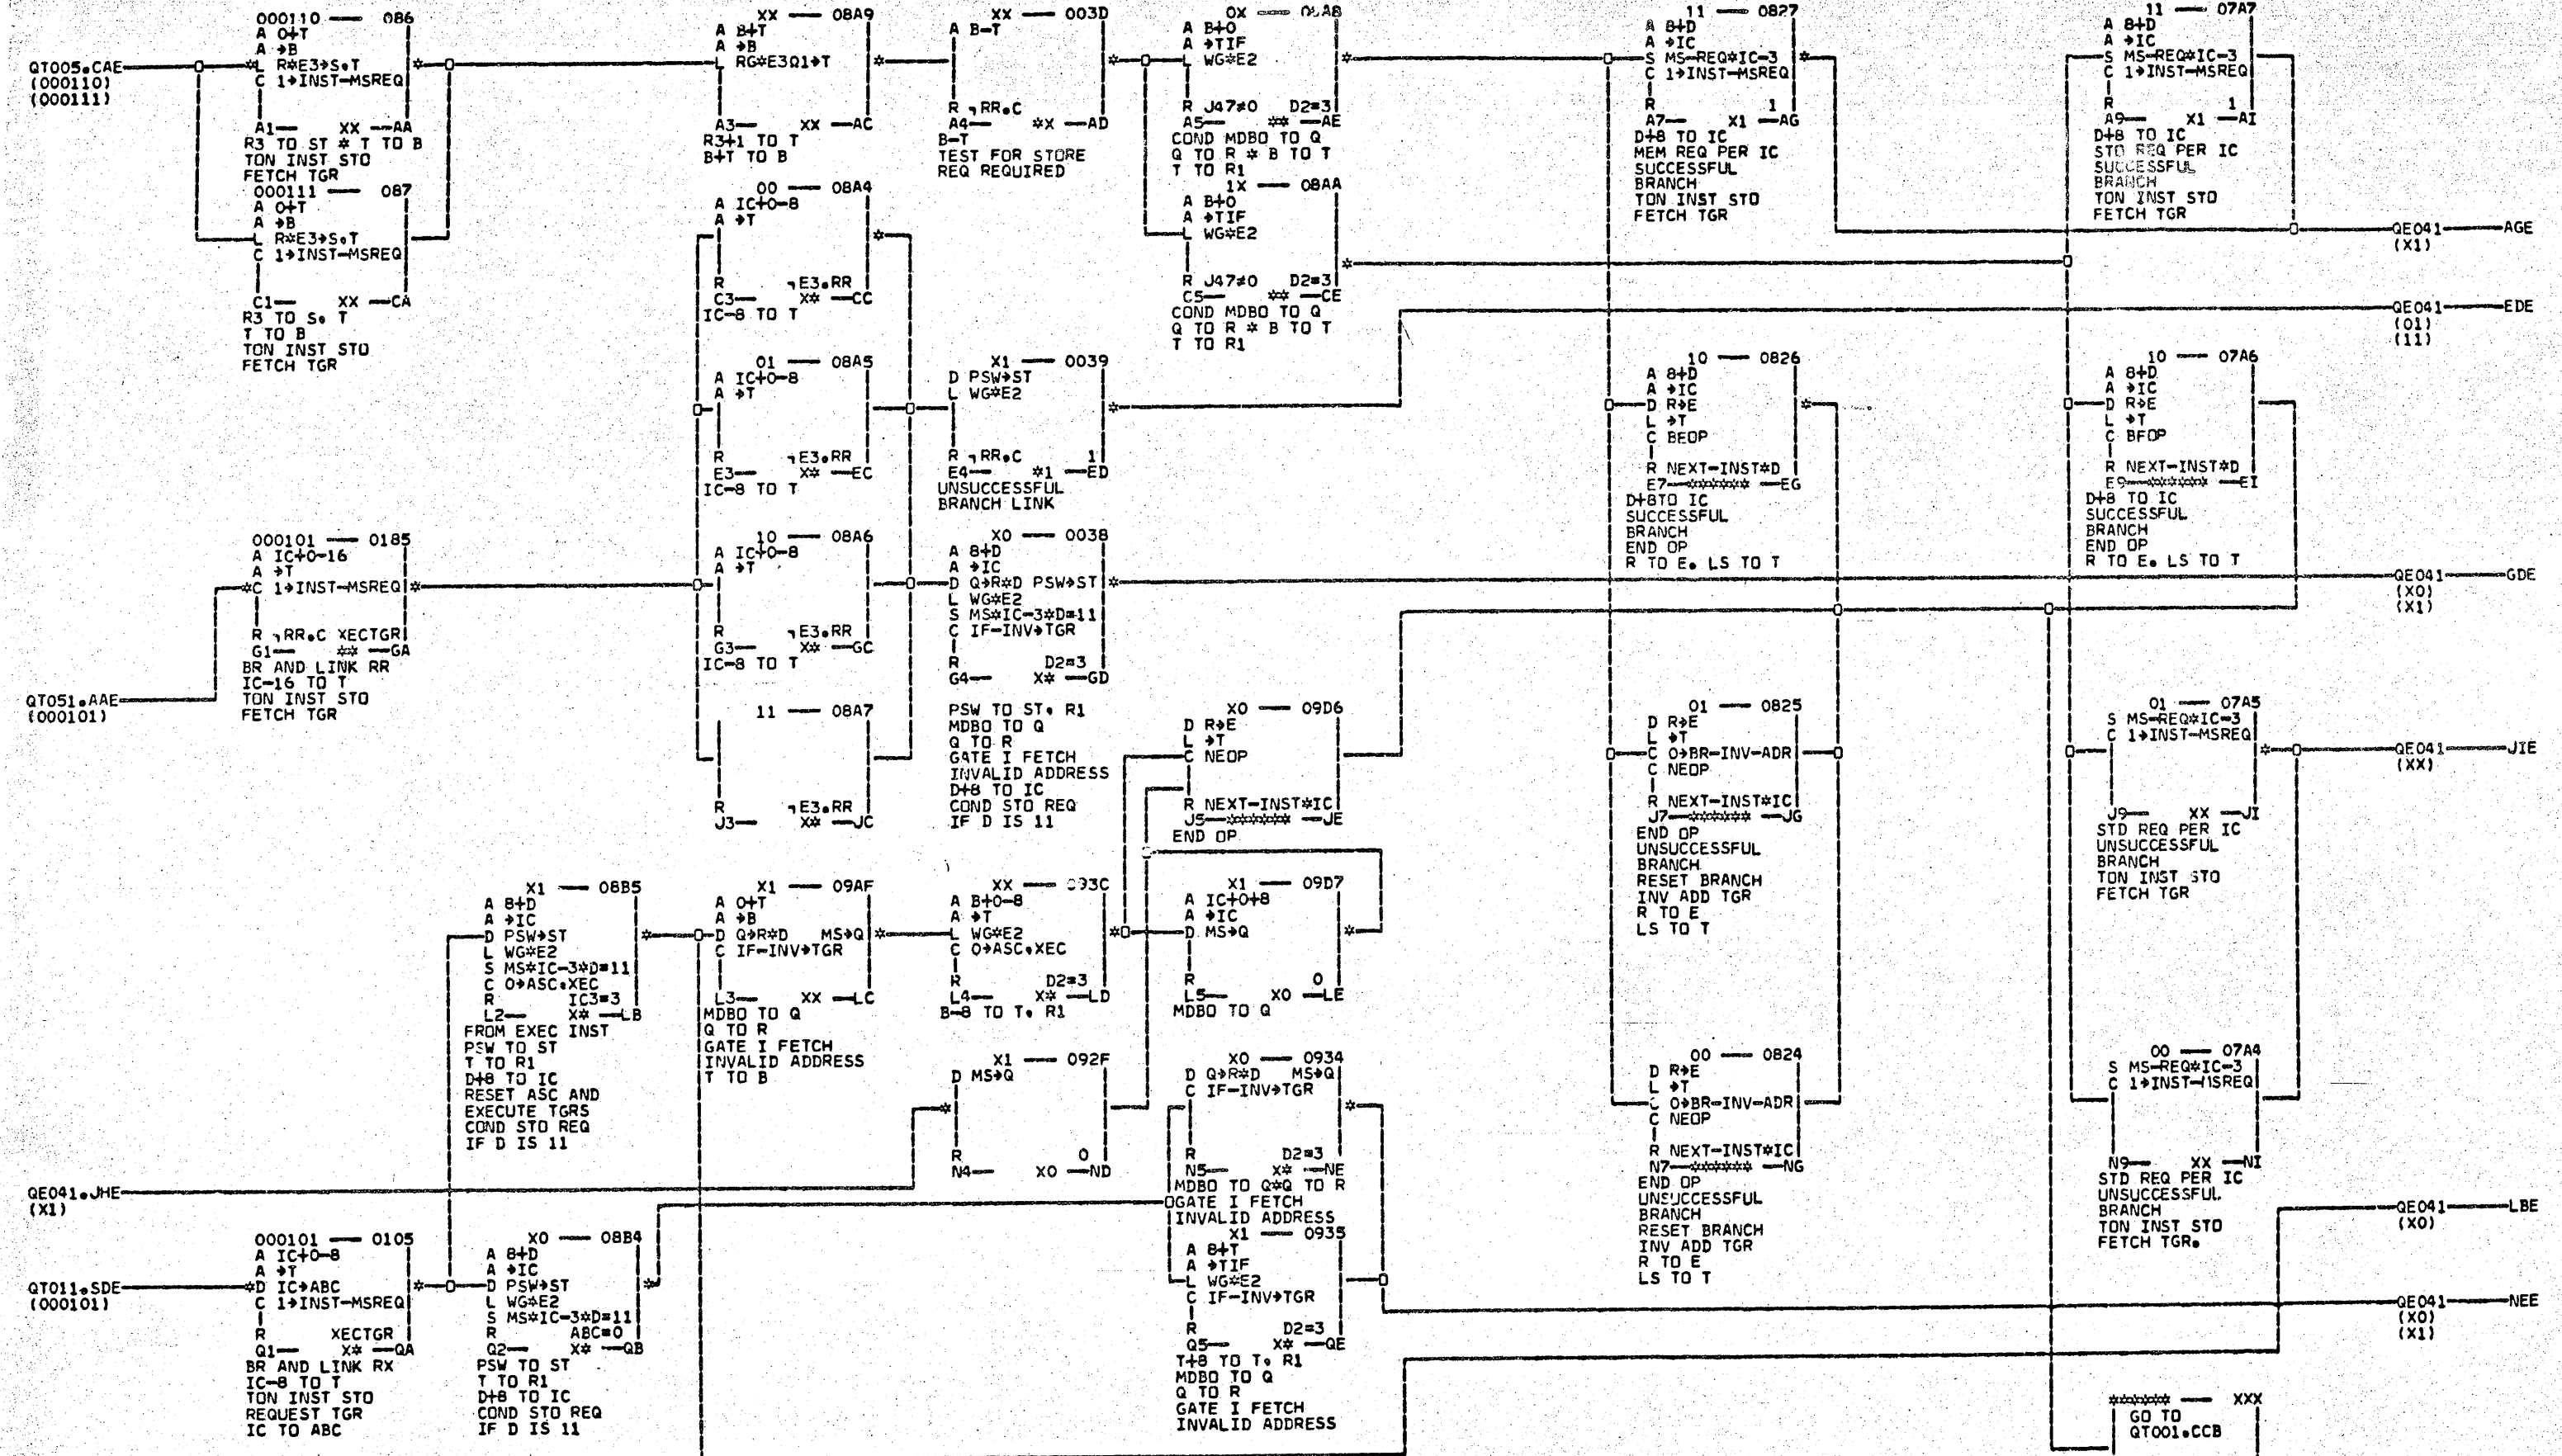

00001

1206B

3000

Q
E
0
4
1

713671

04/28/70

MACH
NAME
MODE
P.N.
IBM CORP.

C7201-02
MANUAL
2583817
SDD

DATE 05/21/70
LOG 048

BRANCH ON CONDITION AND BRANCH
ON COUNT INSTRUCTIONS

SHEET 1
VERSION QEO41

140000