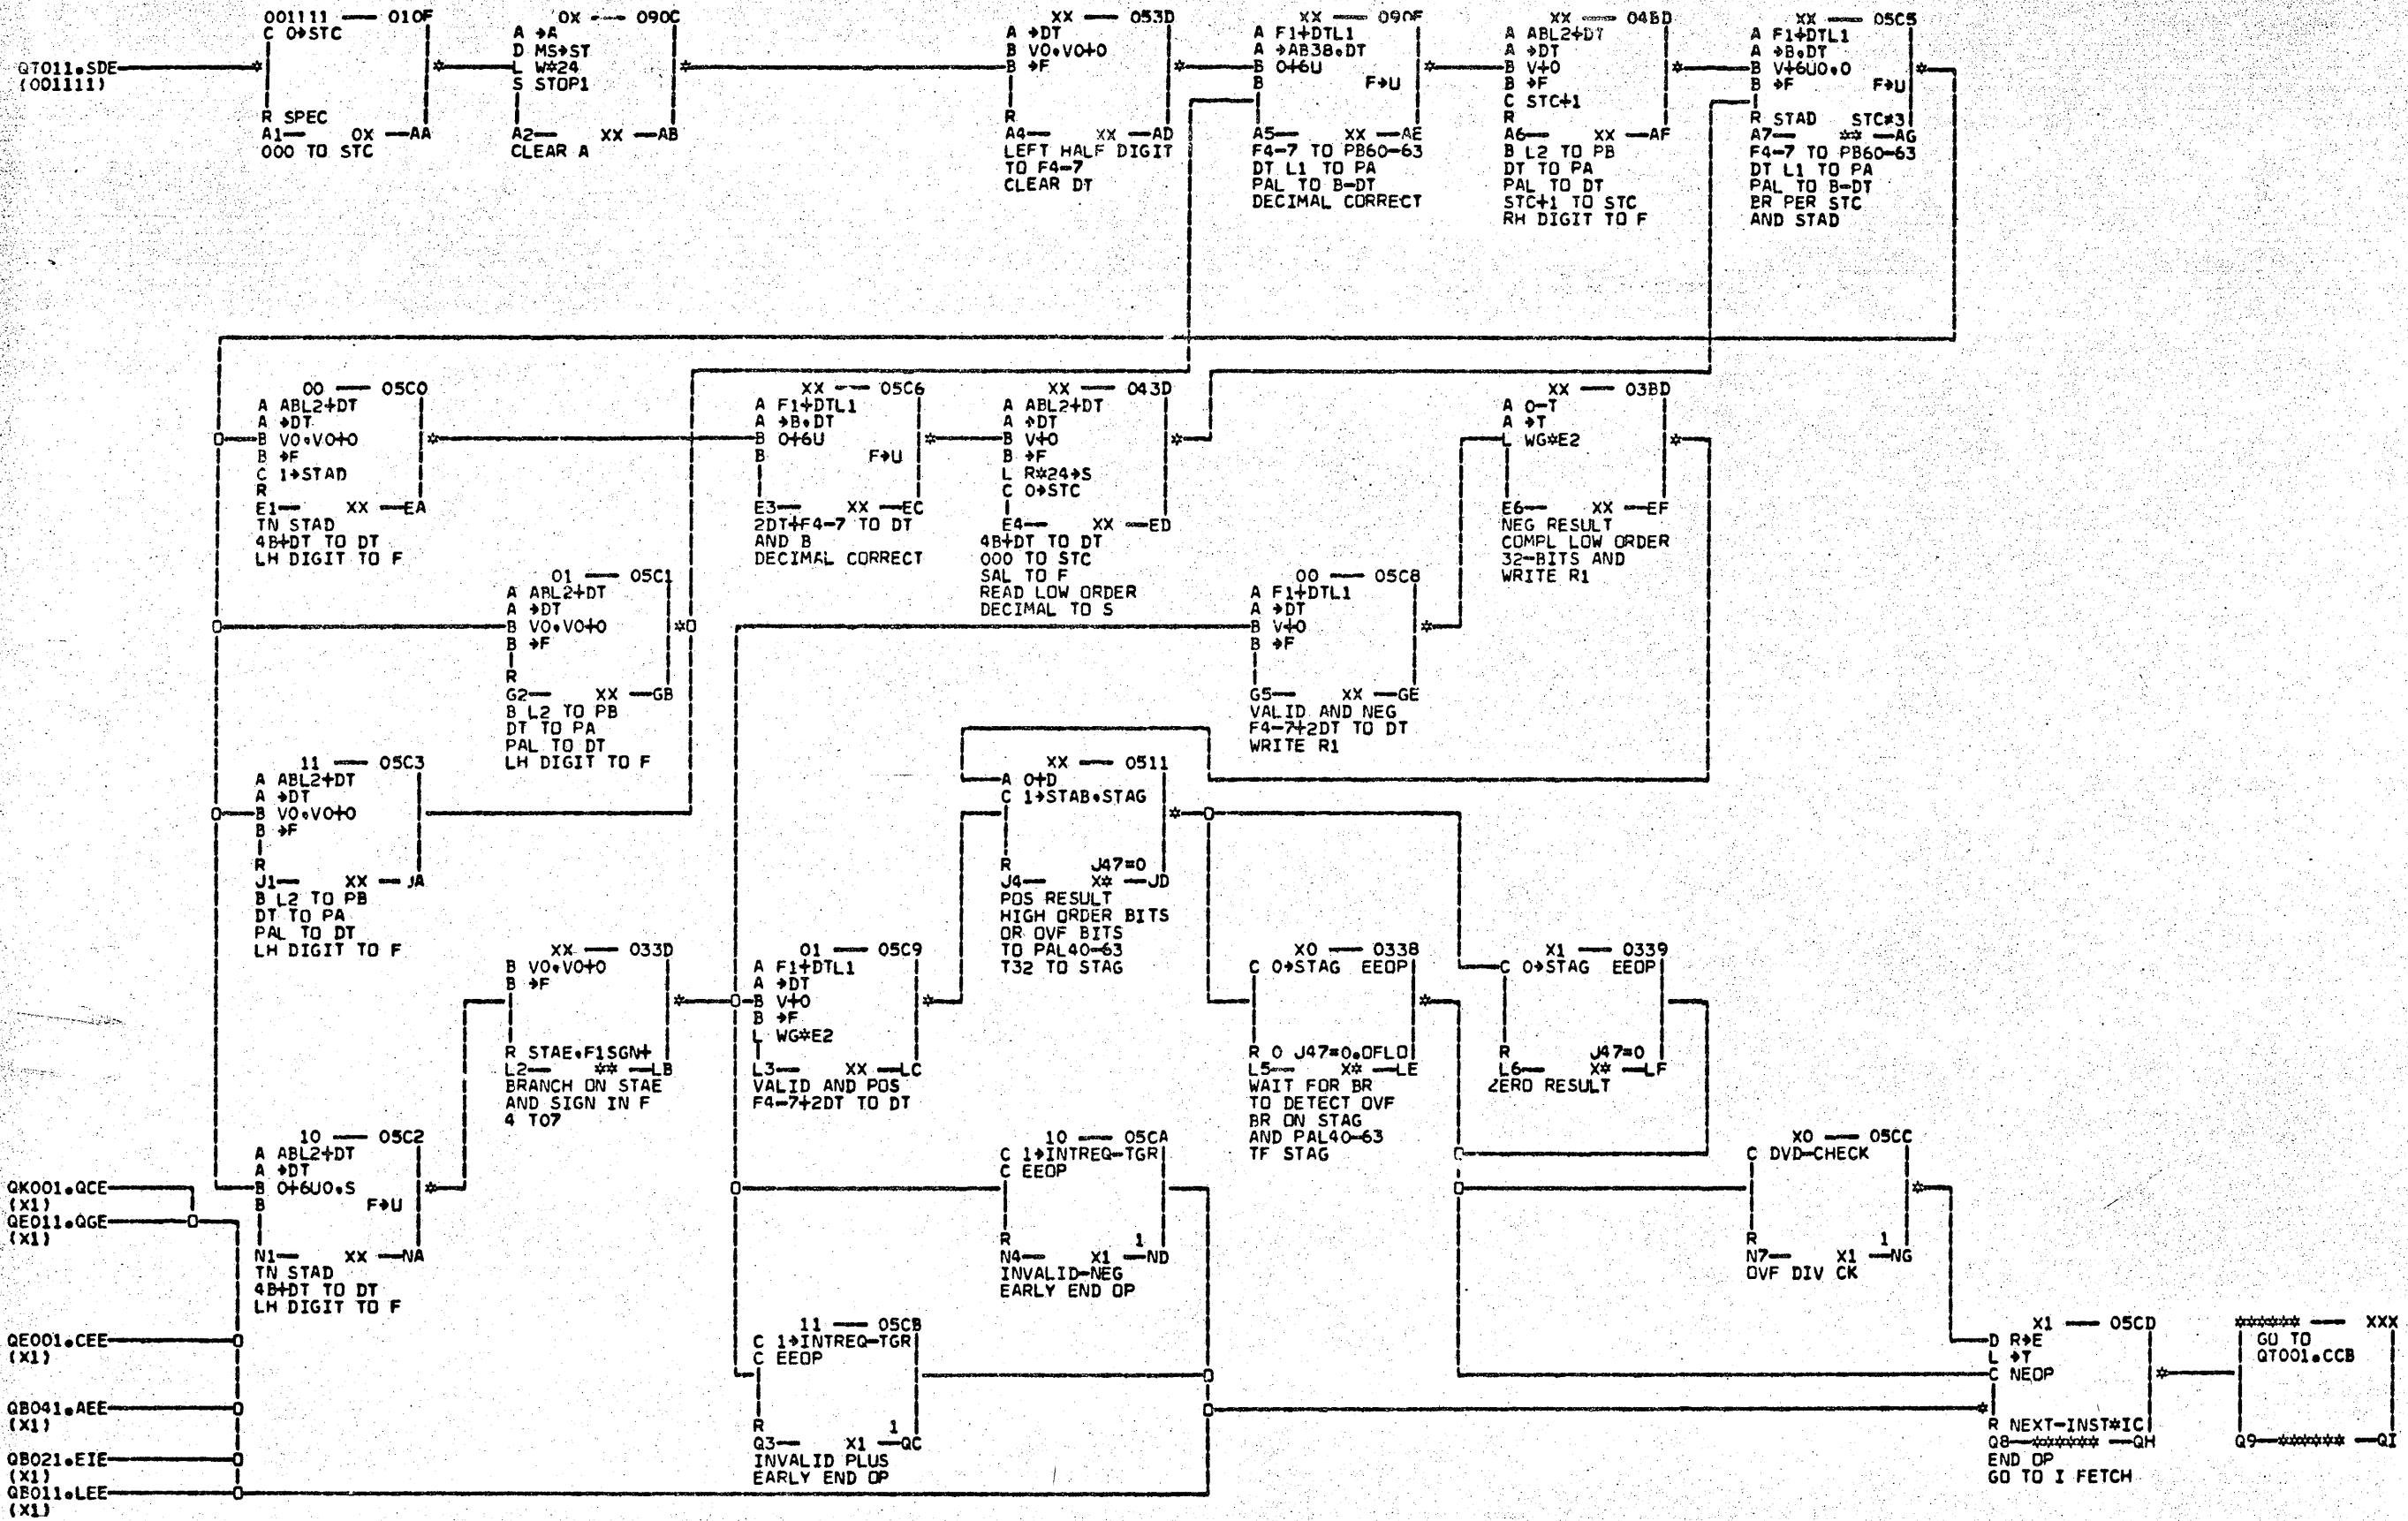

00001

1206B

3000

Q
E
0
4
1

713671

04/28/70

MACH
NAME
MODE
P.N.
IBM CORP.

C7201-02
MANUAL
2583817
SDD

DATE 05/21/70
LOG 048

BRANCH ON CONDITION AND BRANCH
ON COUNT INSTRUCTIONS

SHEET 1
VERSION QEO41

140000