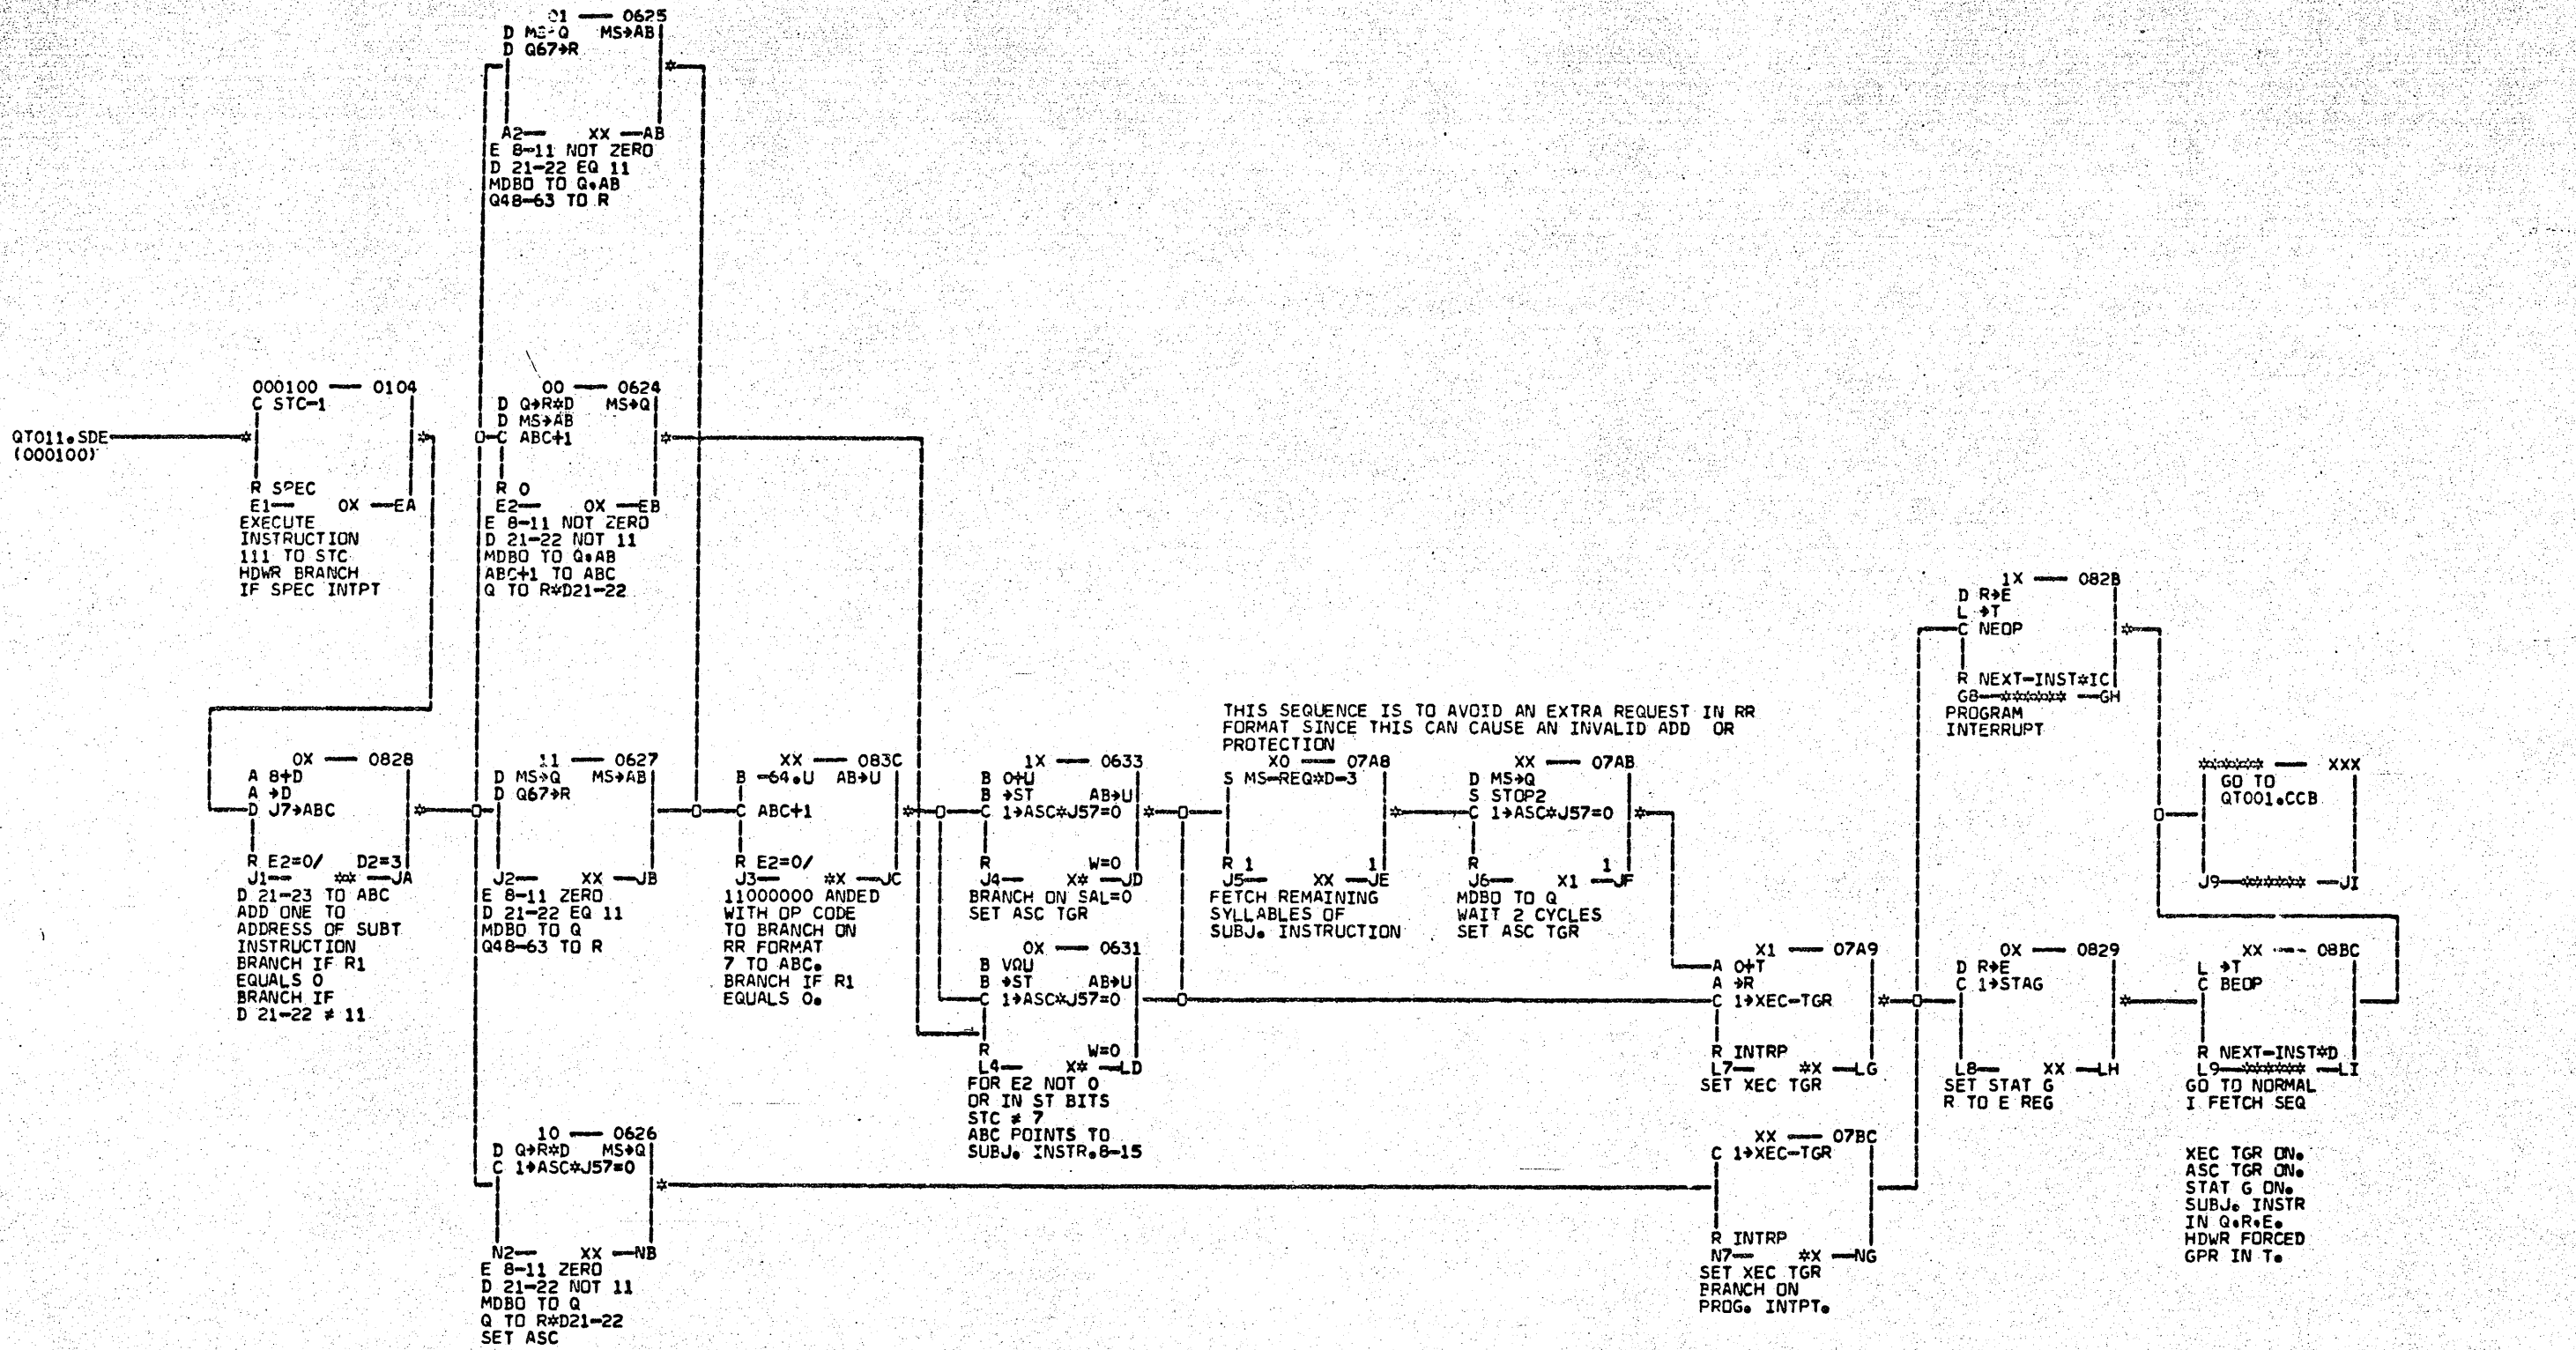

00001

1206B

3000

Q
E
0
4
1

713671

04/28/70

MACH
NAME
MODE
P.N.
IBM CORP.

C7201-02
MANUAL
2583817
SDD

DATE 05/21/70
LOG 048

BRANCH ON CONDITION AND BRANCH
ON COUNT INSTRUCTIONS

SHEET 1
VERSION QEO41

140000